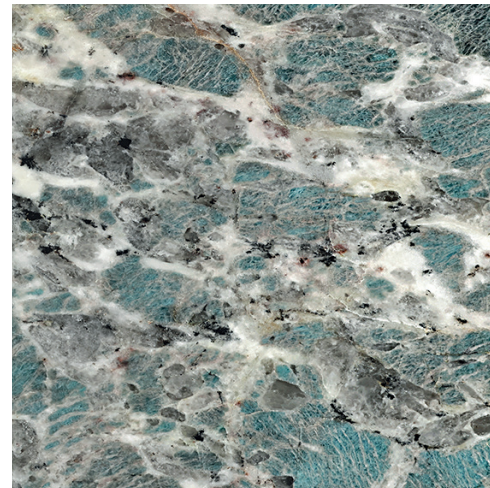

122 x 200 cm

Detail

Style:	Marble
Material:	PVC
Thickness:	> 150 mic
Adhesive:	Removable/ Repositionable
Repetition:	2,4 m
Roll size:	30 x 1,22 m

DMB 1560

122 x 200 cm

Detail

Style:	Marble
Material:	PVC
Thickness:	> 150 mic
Adhesive:	Removable/ Repositionable
Repetition:	2,4 m
Roll size:	30 x 1,22 m