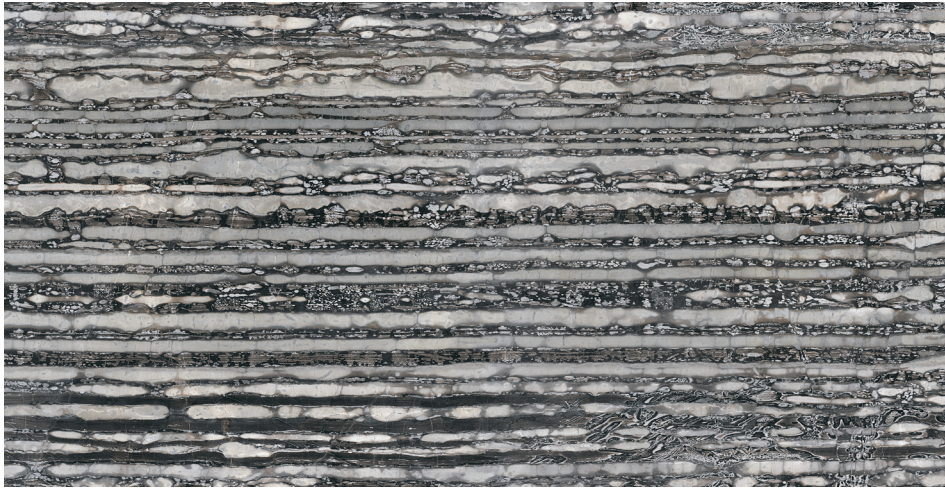

122 x 200 cm

Detail

Style:	Marble
Material:	PVC
Thickness:	> 150 mic
Adhesive:	Removable/ Repositionable
Repetition:	3 m
Roll size:	30 x 1,22 m

DMB 1890

122 x 200 cm

Detail

Style:	Marble
Material:	PVC
Thickness:	> 150 mic
Adhesive:	Removable/ Repositionable
Repetition:	3 m
Roll size:	30 x 1,22 m