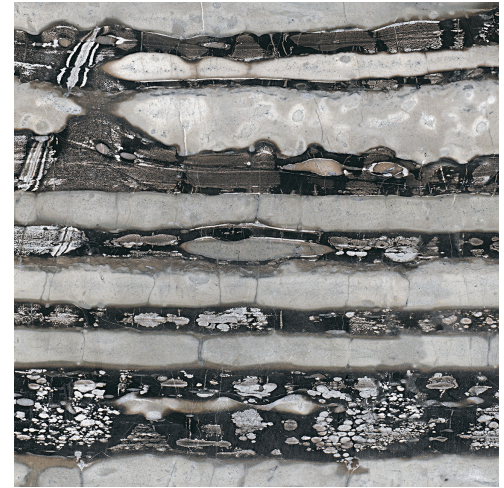

122 x 200 cm

Detail

Style:	Marble
Material:	PVC
Thickness:	> 150 mic
Adhesive:	Removable/ Repositionable
Repetition:	3 m
Roll size:	30 x 1,22 m

DMB 1900